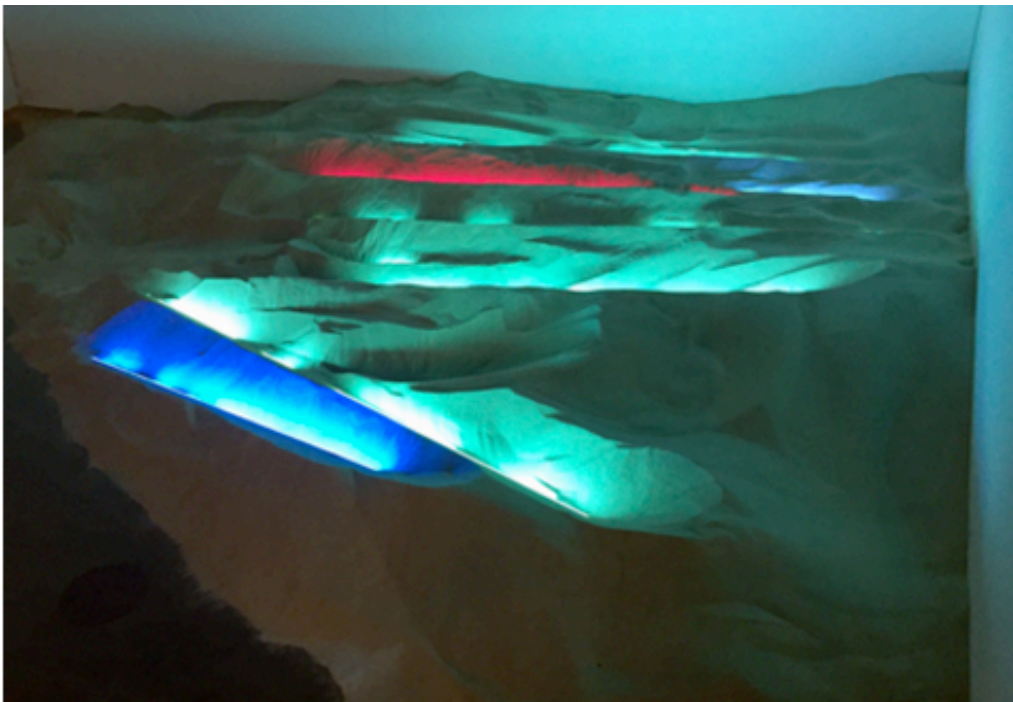

### **Ace Gallery, Los Angeles**

#### **Laddie John Dill, "Sand and Light"**

Featuring a variety of artists from the gallery's roster (including Gary Land, Melissa Kretschmer, Ruth Pastine), the booth is anchored by the Light and Space artist Laddie John Dill with the appropriately titled, "Sand and Light." Although restricted to a rather confined configuration, the installation revels in the Venice-CA-based artist's signature use of materials—sand, glass and light—which contrast the materiality of the earth's resources against the atmospheric effects of light.